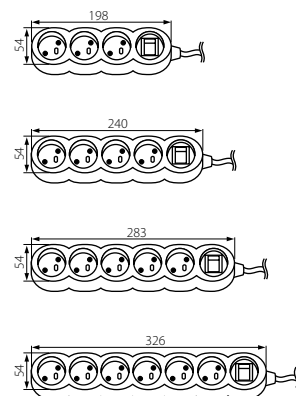

Prodlužovací šňůra s uzemněním a vypínačem
Predĺžovacia šnúra s uzemnením a vypínačom

LUNGA S

LUNGA S3 3G1.0X1.4M

LUNGA S4 3G1.0X1.4M

LUNGA S5 3G1.0X1.4M

LUNGA S6 3G1.0X1.4M

Kanlux

LUNGA S3 3G1.0X1.4M	25954	1,4m	3x 2P+T/2P+E
LUNGA S3 3G1.0X3M	26508	3m	3x 2P+T/2P+E
LUNGA S3 3G1.0X5M	26509	5m	3x 2P+T/2P+E
LUNGA S4 3G1.0X1.4M	25955	1,4m	4x 2P+T/2P+E
LUNGA S4 3G1.0X3M	26510	3m	4x 2P+T/2P+E
LUNGA S4 3G1.0X5M	26511	5m	4x 2P+T/2P+E
LUNGA S5 3G1.0X1.4M	25956	1,4m	5x 2P+T/2P+E
LUNGA S5 3G1.0X3M	26512	3m	5x 2P+T/2P+E
LUNGA S5 3G1.0X5M	26513	5m	5x 2P+T/2P+E
LUNGA S6 3G1.0X1.4M	25957	1,4m	6x 2P+T/2P+E
LUNGA S6 3G1.0X3M	26514	3m	6x 2P+T/2P+E
LUNGA S6 3G1.0X5M	26515	5m	6x 2P+T/2P+E

250V-50/60Hz

In
10A

(W)
2500

IP
20

ERC

CE

CZ

biela
puzdro: plast

SK

biela
puzdro: plast