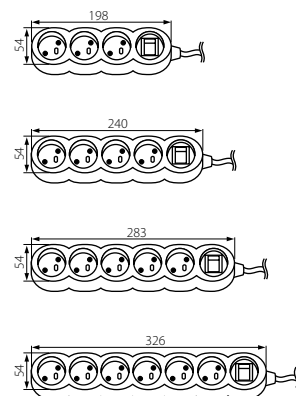

## LUNGA S

LUNGA S3 3G1.0X1.4M

LUNGA S4 3G1.0X1.4M

LUNGA S5 3G1.0X1.4M

LUNGA S6 3G1.0X1.4M

**Kanlux**

Model	Part Number	Length	Outlets
LUNGA S3 3G1.0X1.4M	25954	1,4m	3x 2P+T/2P+E
LUNGA S3 3G1.0X3M	26508	3m	3x 2P+T/2P+E
LUNGA S3 3G1.0X5M	26509	5m	3x 2P+T/2P+E
LUNGA S4 3G1.0X1.4M	25955	1,4m	4x 2P+T/2P+E
LUNGA S4 3G1.0X3M	26510	3m	4x 2P+T/2P+E
LUNGA S4 3G1.0X5M	26511	5m	4x 2P+T/2P+E
LUNGA S5 3G1.0X1.4M	25956	1,4m	5x 2P+T/2P+E
LUNGA S5 3G1.0X3M	26512	3m	5x 2P+T/2P+E
LUNGA S5 3G1.0X5M	26513	5m	5x 2P+T/2P+E
LUNGA S6 3G1.0X1.4M	25957	1,4m	6x 2P+T/2P+E
LUNGA S6 3G1.0X3M	26514	3m	6x 2P+T/2P+E
LUNGA S6 3G1.0X5M	26515	5m	6x 2P+T/2P+E

250V-50/60Hz

In  
10A

2500

IP  
20

ERC

CE

CZ

biela  
puzdro: plast

SK

biela  
puzdro: plast