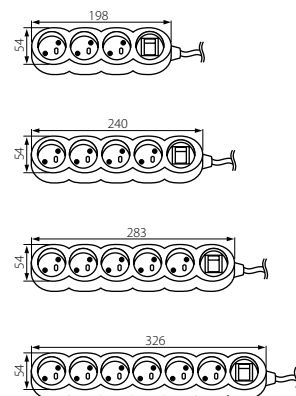

Prodlužovací šňůra s uzemněním a vypínačem
Predĺžovacia šnúra s uzemnením a vypínačom

LUNGA S

LUNGA S3 3G1.0X1.4M

LUNGA S4 3G1.0X1.4M

LUNGA S5 3G1.0X1.4M

LUNGA S6 3G1.0X1.4M

Kanlux

LUNGA S3 3G1.0X1.4M	25954	1,4m	3x 2P+T/2P+E
LUNGA S3 3G1.0X3M	26508	3m	3x 2P+T/2P+E
LUNGA S3 3G1.0X5M	26509	5m	3x 2P+T/2P+E
LUNGA S4 3G1.0X1.4M	25955	1,4m	4x 2P+T/2P+E
LUNGA S4 3G1.0X3M	26510	3m	4x 2P+T/2P+E
LUNGA S4 3G1.0X5M	26511	5m	4x 2P+T/2P+E
LUNGA S5 3G1.0X1.4M	25956	1,4m	5x 2P+T/2P+E
LUNGA S5 3G1.0X3M	26512	3m	5x 2P+T/2P+E
LUNGA S5 3G1.0X5M	26513	5m	5x 2P+T/2P+E
LUNGA S6 3G1.0X1.4M	25957	1,4m	6x 2P+T/2P+E
LUNGA S6 3G1.0X3M	26514	3m	6x 2P+T/2P+E
LUNGA S6 3G1.0X5M	26515	5m	6x 2P+T/2P+E

250V~
50/60Hz

In
10A

(W)
2500

IP
20

ERC

CE

CZ

biela
puzdro: plast

SK

biela
puzdro: plast