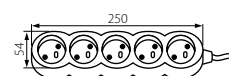

Prodlužovací šňůra s uzemněním  
Predĺžovacia šnúra s uzemnením

LUNGA

LUNGA 3 3G1.0X1.4M

LUNGA 4 3G1.0X1.4M

LUNGA 5 3G1.0X1.4M

**Kanlux**

LUNGA 3 3G1.0X1.4M	25950	1,4m	3x 2P+T/2P+E
LUNGA 3 3G1.0X3M	26500	3m	3x 2P+T/2P+E
LUNGA 3 3G1.0X5M	26501	5m	3x 2P+T/2P+E
LUNGA 4 3G1.0X1.4M	25951	1,4m	4x 2P+T/2P+E
LUNGA 4 3G1.0X3M	26502	3m	4x 2P+T/2P+E
LUNGA 4 3G1.0X5M	26503	5m	4x 2P+T/2P+E
LUNGA 5 3G1.0X1.4M	25952	1,4m	5x 2P+T/2P+E
LUNGA 5 3G1.0X3M	26504	3m	5x 2P+T/2P+E
LUNGA 5 3G1.0X5M	26505	5m	5x 2P+T/2P+E
LUNGA 6 3G1.0X1.4M	25953	1,4m	6x 2P+T/2P+E
LUNGA 6 3G1.0X3M	26506	3m	6x 2P+T/2P+E
LUNGA 6 3G1.0X5M	26507	5m	6x 2P+T/2P+E

250V~  
50/60Hz

In  
10A

2500

IP  
20

ERC

CE

CZ

biela  
puzdro: plast